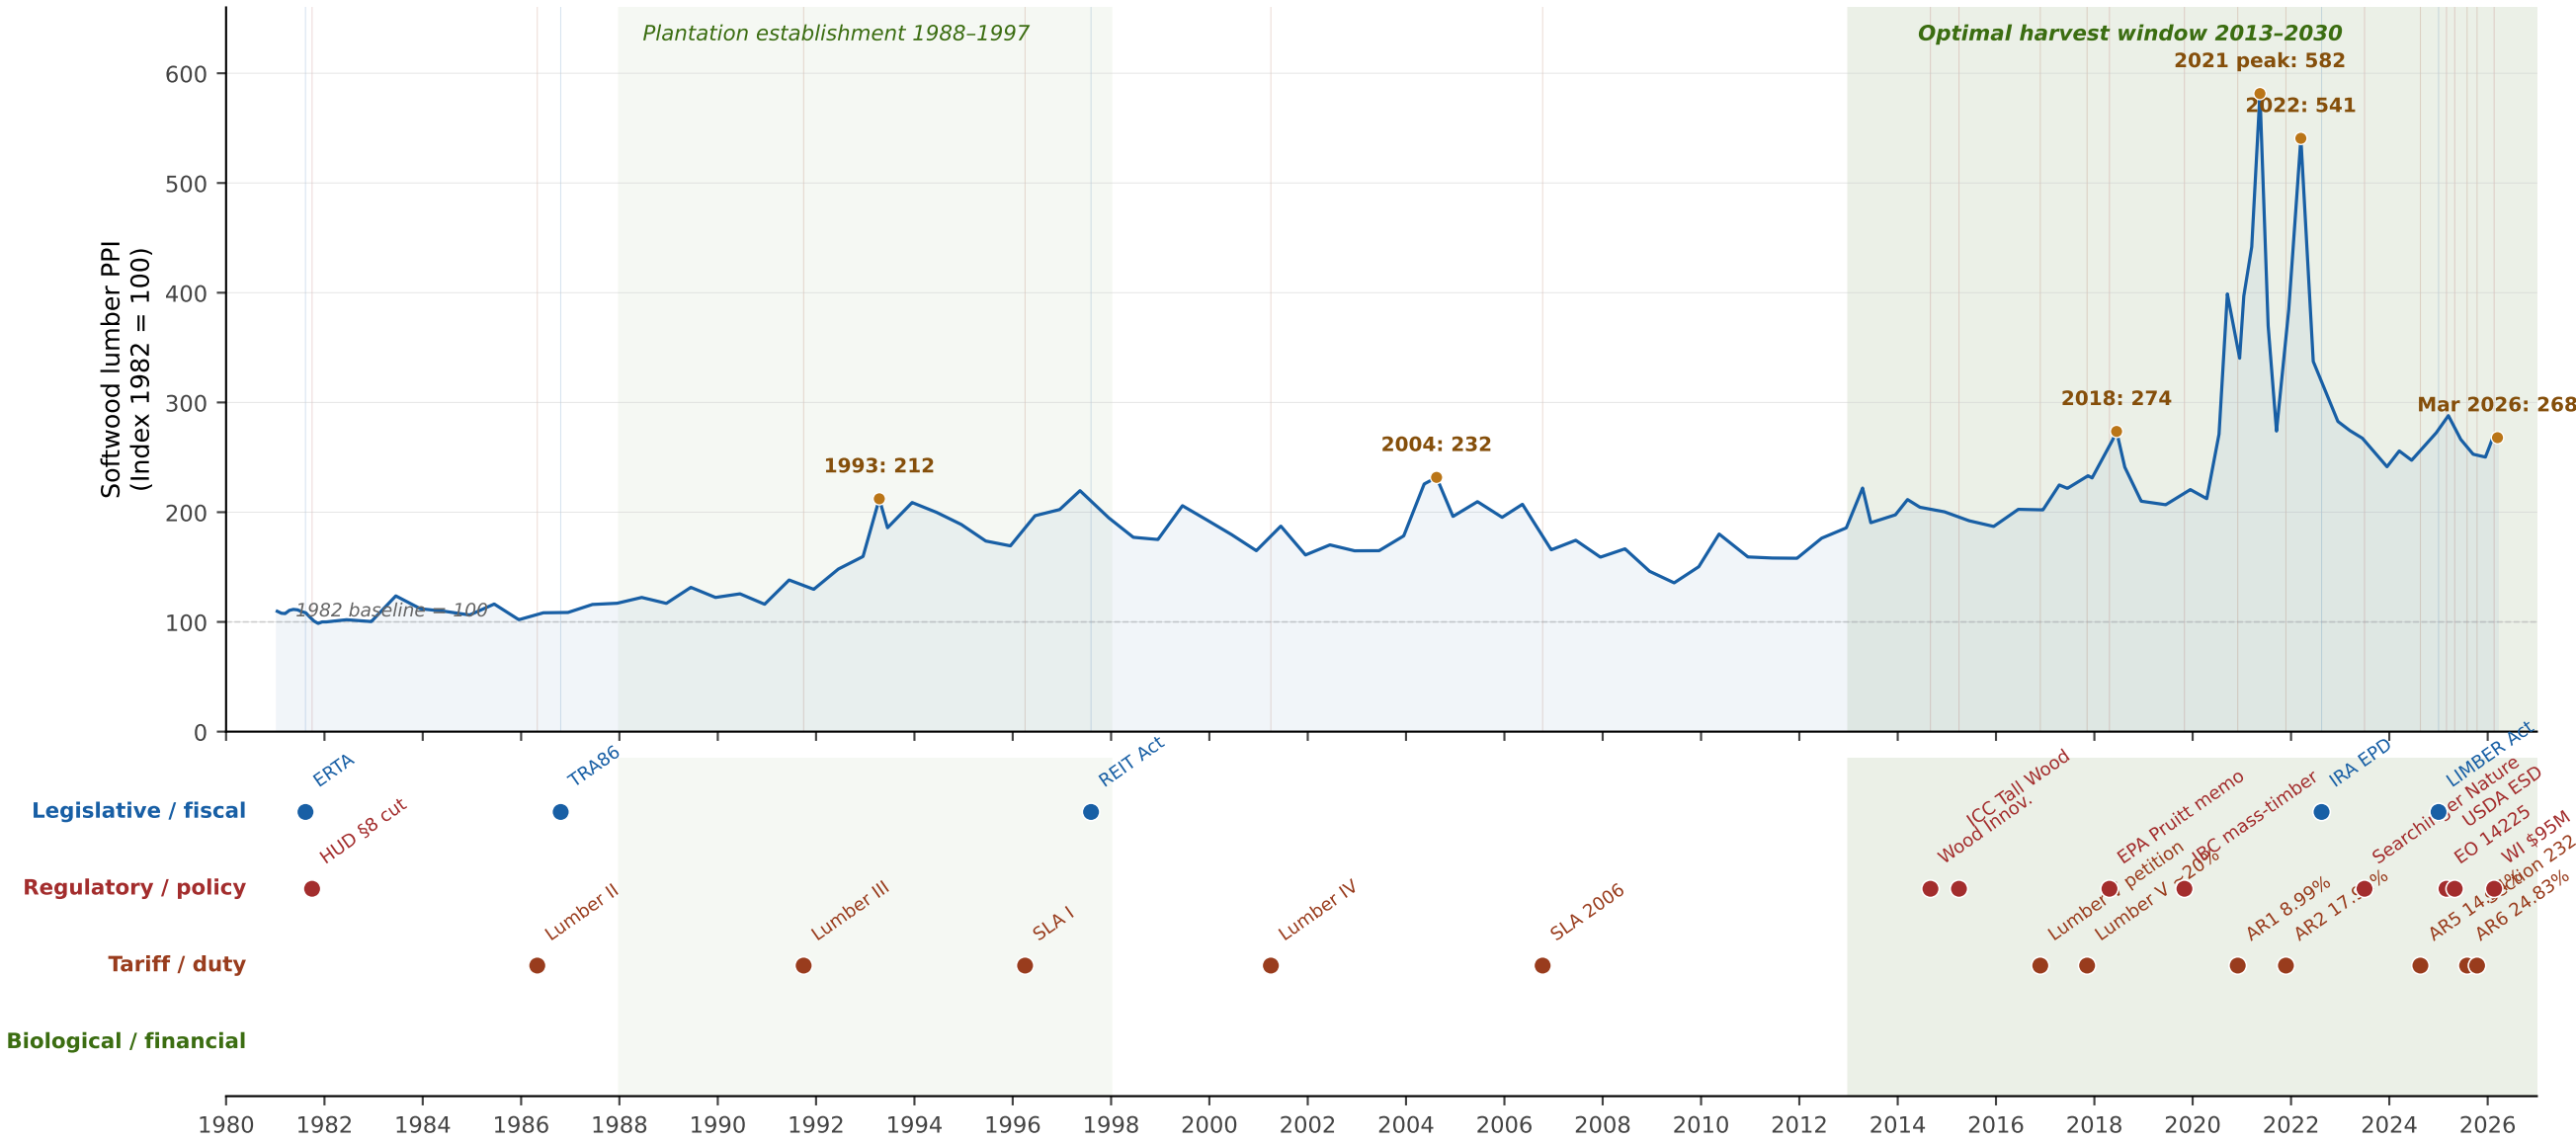

Softwood lumber PPI 1981-2026 with policy and tariff events

Sources: BLS Producer Price Index for Softwood Lumber (WPU0811) via FRED; statutory and Federal Register citations as documented in companion document v3.2 supplement — auditor's posture: configuration described, intent not characterized.